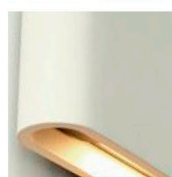

Trailing & leading edge

dimnable driver

(assembled in fixture)

solo

outdoor lamp LED

colors & materials

* **BL**
black powder
coated

* **BR**
bronze