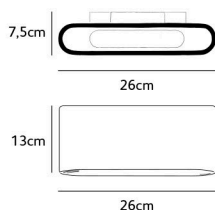

Order code

SO.WA.LED.*

Dimensions

Wxdxh **26x7,5x13cm**

Light source

LED 6,5W up & 6,5W down
/ 2700K / 1300 lm

Weight/Packaging

Net. weight **6kg**

Gross weight **6,5kg**

Packaging **31x22x9cm**

Driver

Trailing & leading edge

dimnable driver

(assembled in fixture)

IP 20

Dimmable, dimmer not included.