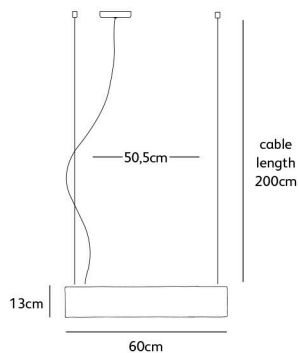

Order code

SO.SU.60.LED.*

Dimensions

Wxdxh **60x7x13cm**

Standard cable length **200cm**

Light source

13W LED down / 2700K / 1300 lm

Weight/Packaging

Net. weight **4kg (bronze: 10kg)**

Gross weight **5kg (bronze: 11kg)**

Packaging **67x21x15cm**

Driver

Trailing & leading edge

Dimming

Dimmable, dimmer not included.