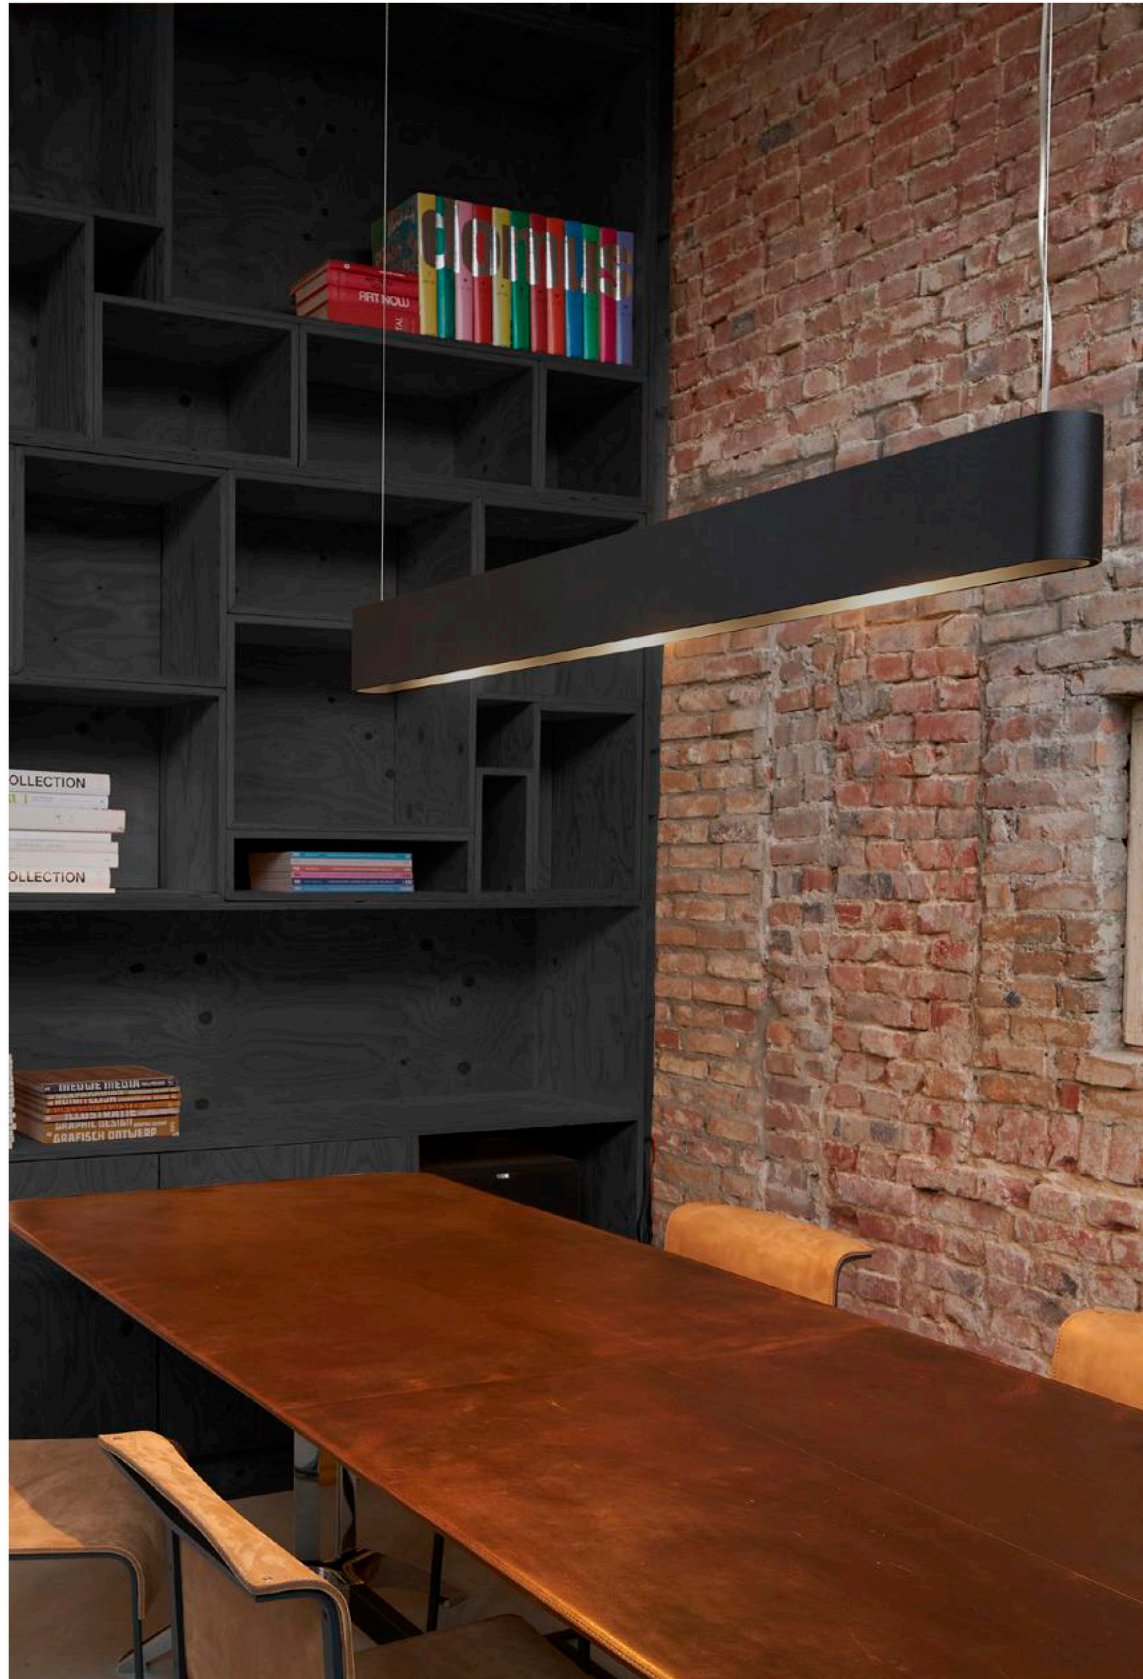

solo

solo

The Solo collection is named after Jacco Maris' dog Solo, who unfortunately passed away. A small paw print on the fixture is a subtle memorial to him. Each Solo is cast and polished by hand. Unique pieces of design, with a warm natural appearance due to its texture, that are provided with a pleasant diffuse light. They therefore have a quiet presence, yet a luxurious feel. The Solo collection is available in powder coated aluminium and bronze and can be finished with leather.

solo

wall lamp LED leather 26cm

colors & materials

* **LT.BLACK/
K90**
leather
black

* **LT.BROWN/
K59**
leather
brown

* **LT.NATURAL/
K34**
leather
natural

* **LT.TAUPE/
K81**
leather
taupe

SO.WA.LED.LT.NATURAL/K34

Order code

SO.WA.LED.*

Dimensions

Wxdxh **26x7,5x13cm**

Light source

**LED 6,5W up & 6,5W down
/ 2700K / 1300 lm**

Weight/Packaging

Net. weight **2,5kg**