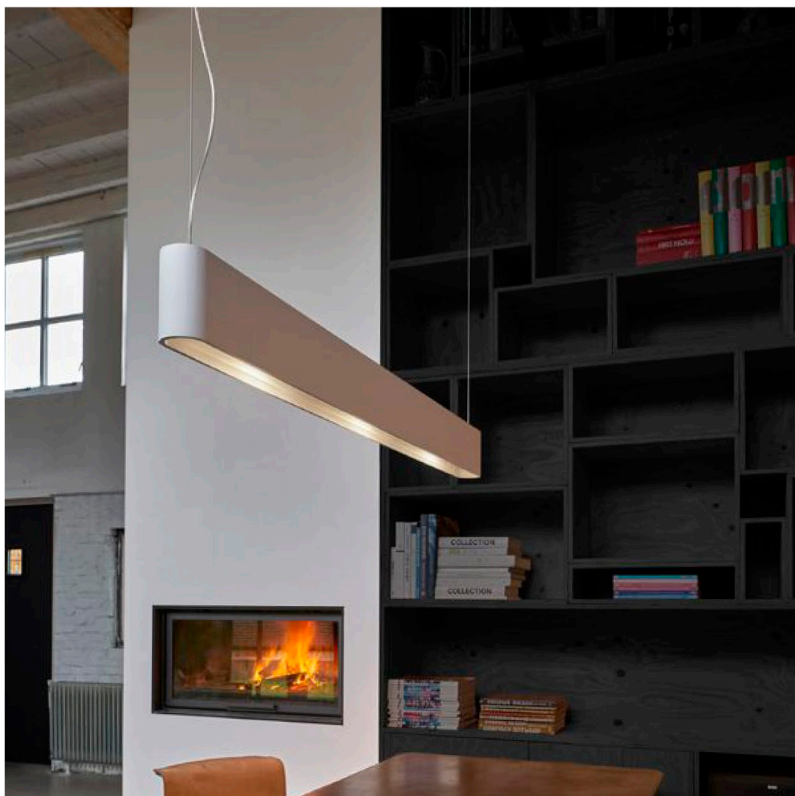

solo

suspension lamp LED

colors & materials

* BL
black powder
coated

* WH
white powder
coated

SO.SU.140.LED.WH