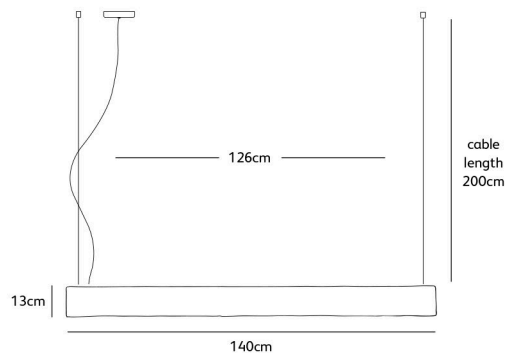

Order code

SO.SU.140.LED.*

Dimensions

Wxdxh **140x7x13cm**

Standard cable length **200cm**

Light source

18W LED down / 2700K / 1950 lm

Weight/Packaging

Net. weight **9,5kg (bronze: 24kg)**

Gross weight **10,5kg (bronze: 25kg)**

Packaging **147x21x15cm**

Driver

Trailing & leading edge

Dimming

Dimmable, dimmer not included.

IP20

Solo suspension in BL and WH contain the same powder coat on both the inside and outside. When the light source is on, the inside will look different in color depending on the type (halogen or LED) and light color of the light source.