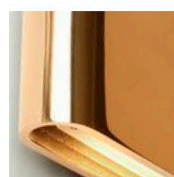

solo

wall lamp LED & wall lamp halogen bronze 26cm

colors & materials

* **BR**
bronze

* **BRU/BR**
brushed
bronze

* **HG/BR**
high gloss
polished bronze

SO.WA.LED.BR

Order code