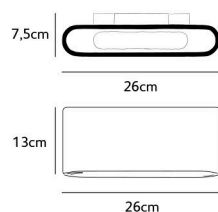

Order code

SO.WA.LED.*

Dimensions

Wxdxh **26x7,5x13cm**

Light source

**LED 6,5W up & 6,5W down
/ 2700K / 1300 lm**

Weight/Packaging

Net. weight **2,5kg**

SO.WA.LED.*

Dimensions

Wxdxh **26x7,5x13cm**

Light source

LED 6,5W up & 6,5W down
/ 2700K / 1300 lm

Weight/Packaging

Net. weight **6kg**

Gross weight **6,5kg**

* **WH**
white powder
coated

SOLO-OUTD.LED.BL

Order code

SOLO-OUTD.LED.*

Dimensions

Wxdxh **26x7,5x13cm**

Lamp source

LED: 6,5W up & 6,5W down

Dimensions

Wxdxh **60x7x13cm**

Standard cable length **200cm**

Light source

13W LED down / 2700K / 1300 lm

Weight/Packaging

Net. weight **4kg (bronze: 10kg)**

Gross weight **5kg (bronze: 11kg)**