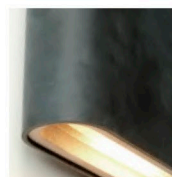

solo

wall lamp LED leather 26cm

colors & materials

* **LT.BLACK/
K90**
leather
black

* **LT.BROWN/
K59**
leather
brown

* **LT.NATURAL/
K34**
leather
natural

* **LT.TAUPE/
K81**
leather
taupe

SO.WA.LED.LT.NATURAL/K34