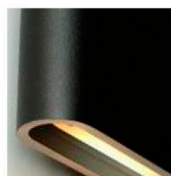

colors & materials

* BL
black powder
coated