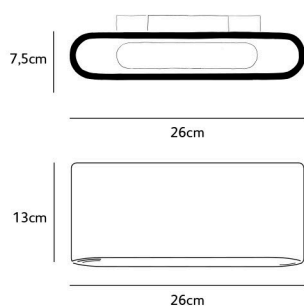

SO.WA.LED.*

Dimensions

Wxdxh **26x7,5x13cm**

Light source

LED 6,5W up & 6,5W down
/ 2700K / 1300 lm

Weight/Packaging

Net. weight **6kg**

Gross weight **6,5kg**

Wxdxh **26x7,5x13cm**

Light source

LED 6,5W up & 6,5W down
/ 2700K / 1300 lm

Weight/Packaging

Net. weight **2kg**

Gross weight **2,5kg**

Packaging **31x22x9cm**

Driver

* **WH**
white powder
coated

SOLO-OUTD.LED.BL

Order code

SOLO-OUTD.LED.*

Dimensions

Wxdxh **26x7,5x13cm**

Lamp source

LED: 6,5W up & 6,5W down

Dimensions

Wxdxh **60x7x13cm**

Standard cable length **200cm**

Light source

13W LED down / 2700K / 1300 lm

Weight/Packaging

Net. weight **4kg (bronze: 10kg)**

Gross weight **5kg (bronze: 11kg)**