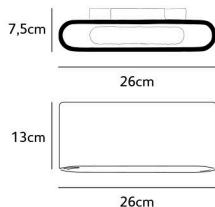

Order code

SO.WA.LED.*

Dimensions

Wxdxh **26x7,5x13cm**

Light source

LED 6,5W up & 6,5W down
/ 2700K / 1300 lm

Weight/Packaging

Net. weight **2kg**

Gross weight **2,5kg**

Packaging **31x22x9cm**

Driver

Trailing & leading edge

dimnable driver

(assembled in fixture)