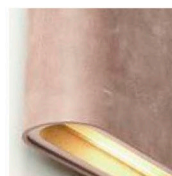

solo

wall lamp LED leather 26cm

colors & materials

* **LT.BLACK/
K90**
leather
black

* **LT.BROWN/
K59**
leather
brown

* **LT.NATURAL/
K34**
leather
natural

* **LT.TAUPE/
K81**
leather
taupe

SO.WA.LED.LT.NATURAL/K34