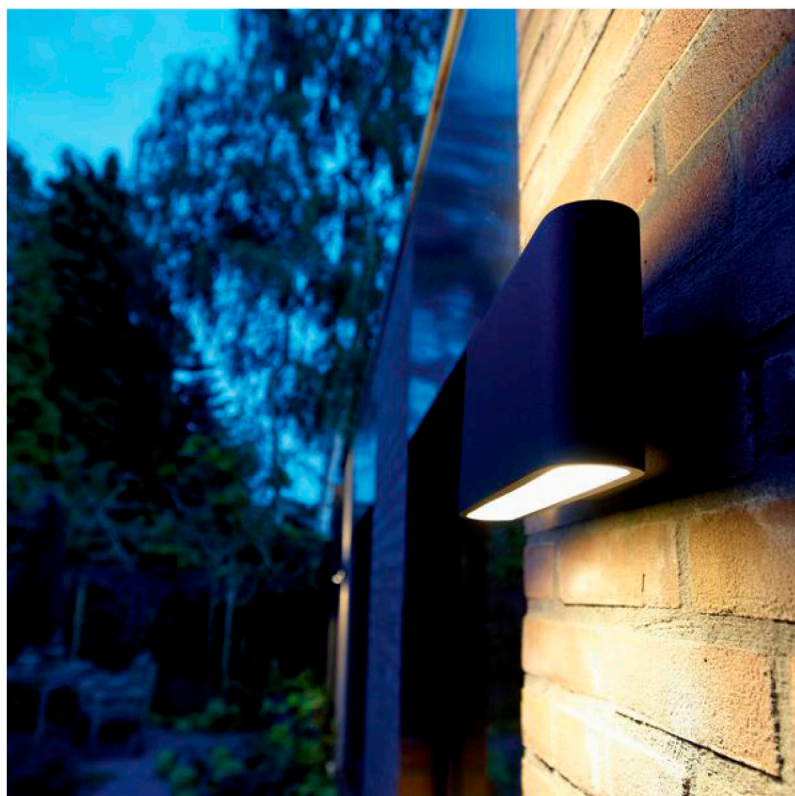

Trailing & leading edge

dimnable driver

(assembled in fixture)

solo

outdoor lamp LED

colors & materials

* **BL**
black powder
coated

* **BR**
bronze