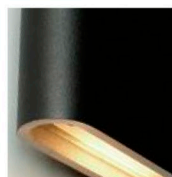

wall lamp LED & wall lamp halogen aluminium 26cm

colors & materials

* **ABL**
aluminium
black

* **AW**
aluminium
white

SO.WA.LED.ABL

Order code

SO.WA.LED.*

Dimensions