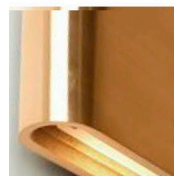

solo

wall lamp LED & wall lamp halogen bronze 26cm

colors & materials

* **BR**
bronze

* **BRU/BR**
brushed
bronze

* **HG/BR**
high gloss
polished bronze

SO.WA.LED.BR

Order code