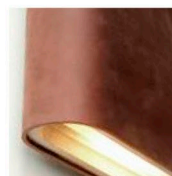

solo

wall lamp LED leather 26cm

colors & materials

* **LT.BLACK/
K90**
leather
black

* **LT.BROWN/
K59**
leather
brown

* **LT.NATURAL/
K34**
leather
natural

* **LT.TAUPE/
K81**
leather
taupe

SO.WA.LED.LT.NATURAL/K34