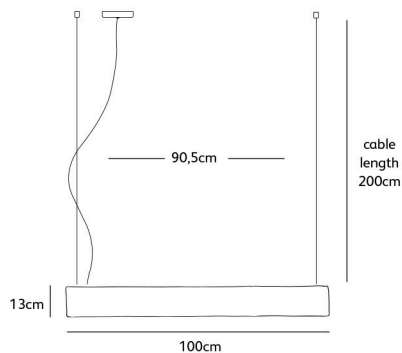

* **WH**
white powder
coated

SOLO-OUTD.LED.BL

Order code

SOLO-OUTD.LED.*

Dimensions

Wxdxh **26x7,5x13cm**

Lamp source

LED: 6,5W up & 6,5W down

Dimensions

Wxdxh **60x7x13cm**

Standard cable length **200cm**

Light source

13W LED down / 2700K / 1300 lm

Weight/Packaging

Net. weight **4kg (bronze: 10kg)**

Gross weight **5kg (bronze: 11kg)**

Packaging **67x21x15cm**

Driver

Trailing & leading edge

Dimming

Dimmable, dimmer not included.

Order code

SO.SU.100.LED.*

Dimensions

Wxdxh **100x7x13cm**

Standard cable length **200cm**

Light source

18W LED down / 2700K / 1950 lm

Weight/Packaging

Net. weight **7kg (bronze: 18kg)**

Gross weight **8kg (bronze: 19kg)**

Packaging **107x21x15cm**